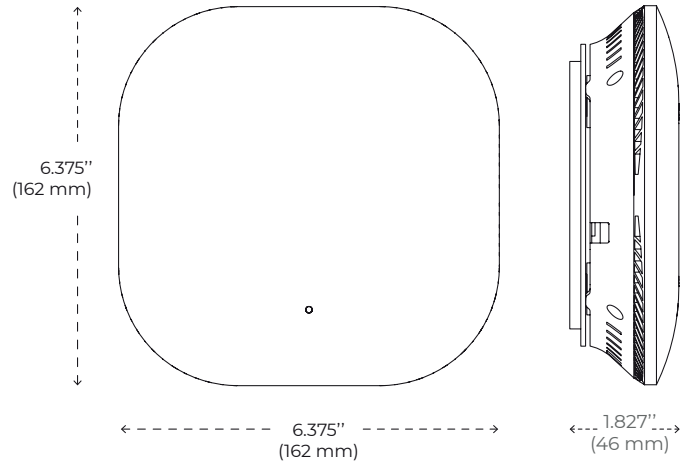

### Installation Best Practices

For installation, determine the best central location between all shades with access to PoE. All Zigbee devices must be within 7 m of the gateway or up to 7 hops away using edge routers.

### Dimensions

6.375" L x 6.375" W x 1.827" D  
(162 mm x 162 mm x 46 mm)