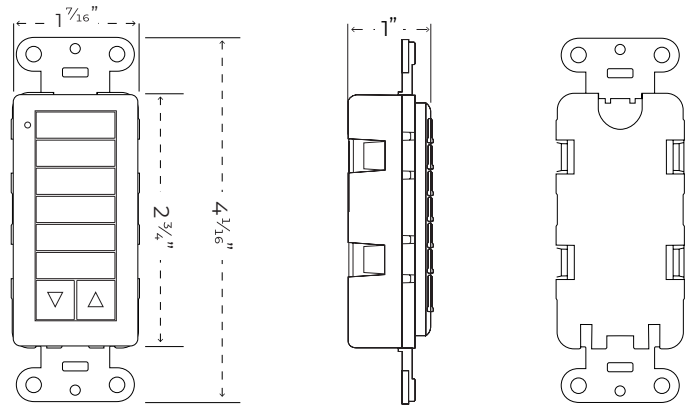

White wirefree 5 channel keypad

Features

- Control shade or screen
- Programmable buttons for sending screen or shade to limits
- Single gange Decora
- Optional customized engraved buttons
- Works wirefree - battery powered
- Control an unlimited amount of shades or screens
- LED feedback for RTS channel
- Configurable up to 8 buttons

RF Range

30' radius range

Operating Temperature Range

32F to 140F (0C to 60C)

RTS Keypad Specifications

For illustration purposes only

Dimensions

4.063" L x 1.44" W x 1.5" D
(103mm x 36.5 mm x 38 mm)

Parts in the Box

#1810813

(Call Support for additional colors & button options)
1 Keypad, 1 White Trim Plate, 2 Trim Plate Screws,
2 Wall Box Screws

Works with

- RTS to SDN Gateway
- LinkPro Z/ LinkPro
- TaHoma
- MyLink
- RTS Repeater
- Nano Shades
- Zen Shades
- Veil drapes
- Solo / Pro 2 screens
- Motorized 5/3 screens