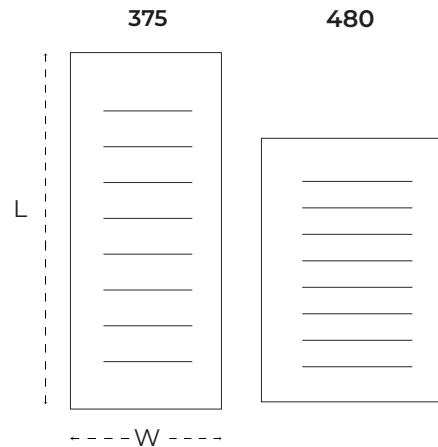

480 - 24~28v DC

Material

375 - ABS IP42

480 - Aluminium

Operating Temperature Range

All : -30 C to +60 C

Shipping Weight

375 : 4.5 lbs

480 : 3.53 lbs

Power supply Specifications

For illustration purposes only

Dimensions

375

L 8.74" x W 4.4" x H 1.77"

(222mm x 112mm x 45mm)

480

L 5" x W 3.3" x H 4.9"

(128mm x 85mm x 125mm)

Parts in the Box

375 (#800340)- Power Supply, IEC Power cable - 6ft., 800 mm DC Extension cable for Janus

480 (#800328) - Power Supply, Pigtail cable - 6ft., DC Extension cable for Janus, AC pigtail cable - 6ft.