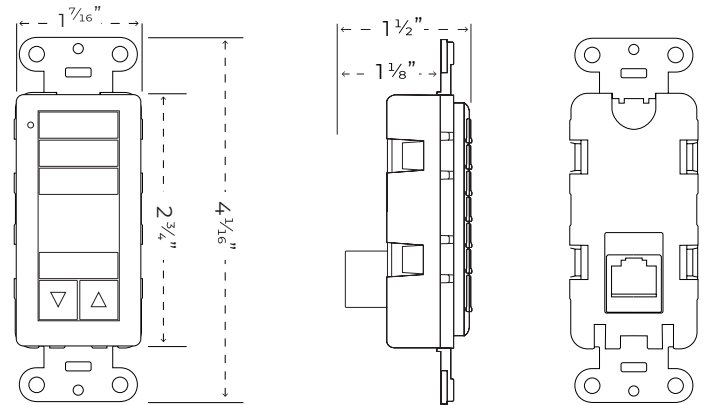

Input

7 - 24V DC

Data & Power cable length

60'

Operating Temperature Range

32F to 140F (0C to 60C)

Cable Pinout

Connection to Fontus

Fontus Keypad Specifications

For illustration purposes only

Dimensions

4.063" L x 1.44" W x 1.5" D
(103mm x 36.5 mm x 38 mm)

Parts in the Box

#201498

1 Keypad, 1 White Trim Kit, 2 Wall Screws,
3 Blank Buttons, 1 Up Button, 1 Stop Button
1 Down Button, 1 Duocoup, 1 RJ45 to Terminal
Block Adapter