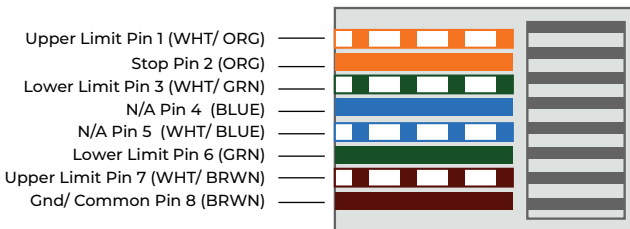

Dry Contact

Features

- Control shade or screen
- Buttons for sending screen or shade to upper limit.
- Buttons for sending screen or shade to lower limit.
- Buttons for stopping screen or shade.
- Includes blank buttons
- RJ45 connection
- Includes RJ45 to Terminal Block Adapter
- Single gange Decora

Input

7 - 24V DC

Data & Power cable length

60'

Operating Temperature Range

32F to 140F (0C to 60C)

Cable Pinout

Connection to Fontus

Fontus Keypad Specifications

For illustration purposes only

Dimensions

4.063" L x 1.44" W x 1.5" D
(103mm x 36.5 mm x 38 mm)

Parts in the Box

#201498

1 Keypad, 1 White Trim Kit, 2 Wall Screws,
3 Blank Buttons, 1 Up Button, 1 Stop Button
1 Down Button, 1 Duocoup, 1 RJ45 to Terminal
Block Adapter