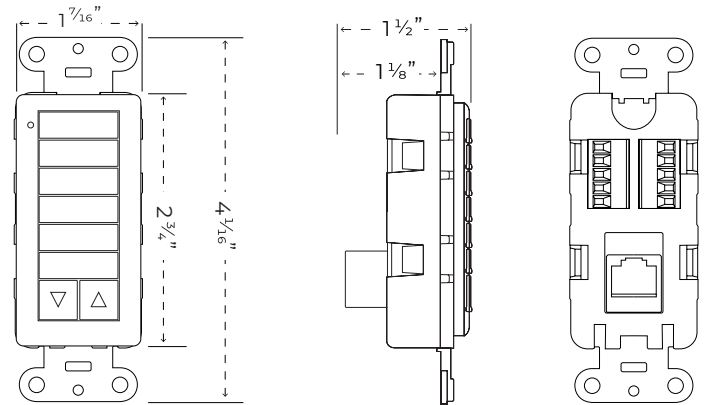

White stand alone 8 button keypad

Features

- Control shade or screen
- Programmable buttons for sending screen or shade to limits
- RJ45 connection
- Includes 2, 5 - position terminal blocks for contact closure control
- Single gang Decora
- Optional customized engraved buttons

Power Input

24V DC

Data & Power cable length

60'

Operating Temperature Range

Ambient Temperature

Cable Pinout

Connection to 485

485 Keypad Specifications

8 button keypad shown

Dimensions

4.063" L x 1.44" W x 1.5" D
(103mm x 36.5 mm x 38 mm)

Parts in the Box

#1811253

(Call Support for additional colors & button options)

1 Keypad, 1 White Trim Plate, 2 Trim Plate Screws,
2 Wall Box Screws

Works with

- Janus
- Nano Shades
- Zen Shades
- Veil drapes
- Solo / Pro 2 screens
- Motorized 5/3 screens