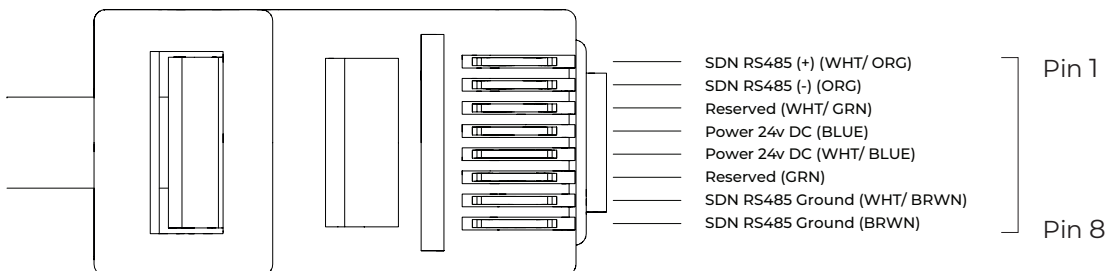

### Data & Power cable length

60'

### Cable Pinout

Connection to 485

### Dimensions

4.063" L x 1.44" W x 1.5" D  
 (103mm x 36.5 mm x 38 mm)