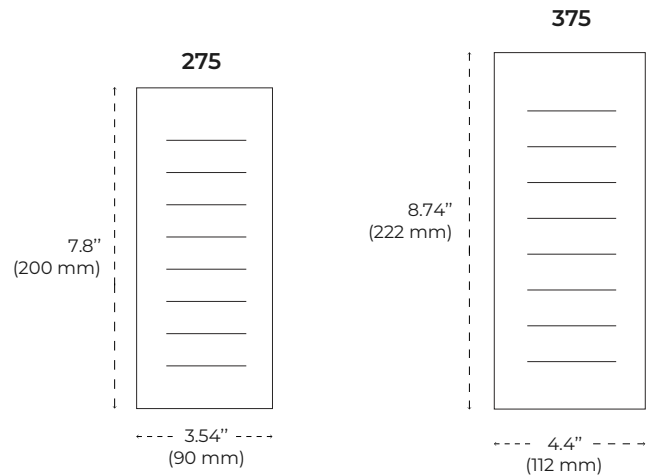

Janus 275 and 375 shade power

Features

- 275 power supply can power up to 8 275 shades
- 375 power supply can power up to 8 375 or 275 shades

Power Consumption

275 : 2.8 A @115VAC

375 : 3.3 A @115VAC

Input

Both AC 90-260VAC (IEC 320-C14/C18)

Output

Both 28VDC

Material

ABS IP42

Operating Temperature Range

Both : -30 C to +60 C

Shipping Weight

275 : 3.5 lbs

375 : 4.5 lbs

Power supply Specifications

For illustration purposes only

Dimensions

275

L 7.8" x W 3.54" x H 1.77"
(200mm x 90mm x 45mm)

375

L 8.74" x W 4.4" x H 1.77"
(222mm x 112mm x 45mm)