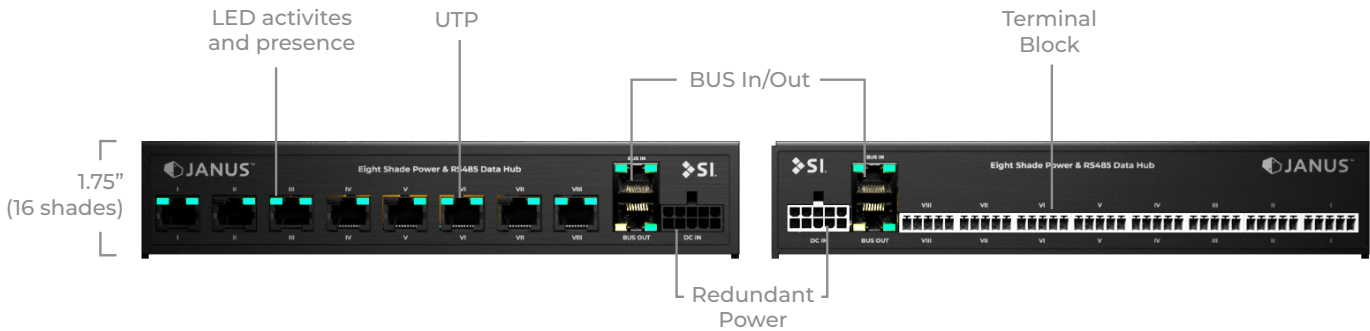

# Janus

Ultra-high Density 8 Shades or Screens Power and Control Hub

## Features

- Ultra High-density enclosure(32 shades in 2 RU)
- Available in non-plenum and plenum rated enclosures suitable for in-wall, riser, and general spaces
- Redundant Power Options (DC locking connectors)
- Completely solid state, no moving parts
- PnP compatible with any wire type via UTP / Terminal and UTP Spike to extend cabling runs
- Infinitely scalable infrastructure via BUS IN/ OUT
- Up to 100 SDN Power Units with built in BUS power supply
- 100+ Mounting Configurations

## Size

8.5" (216) L x 6.09" (155) W x 1.69" (43) H

1RU/Half Rack compatible

## Installation

- Supports virtually any mounting configurations with 6 Universal symmetrical mounting points
- Ships with all supporting mounting hardware incl. Din Rail and Rack Rail.